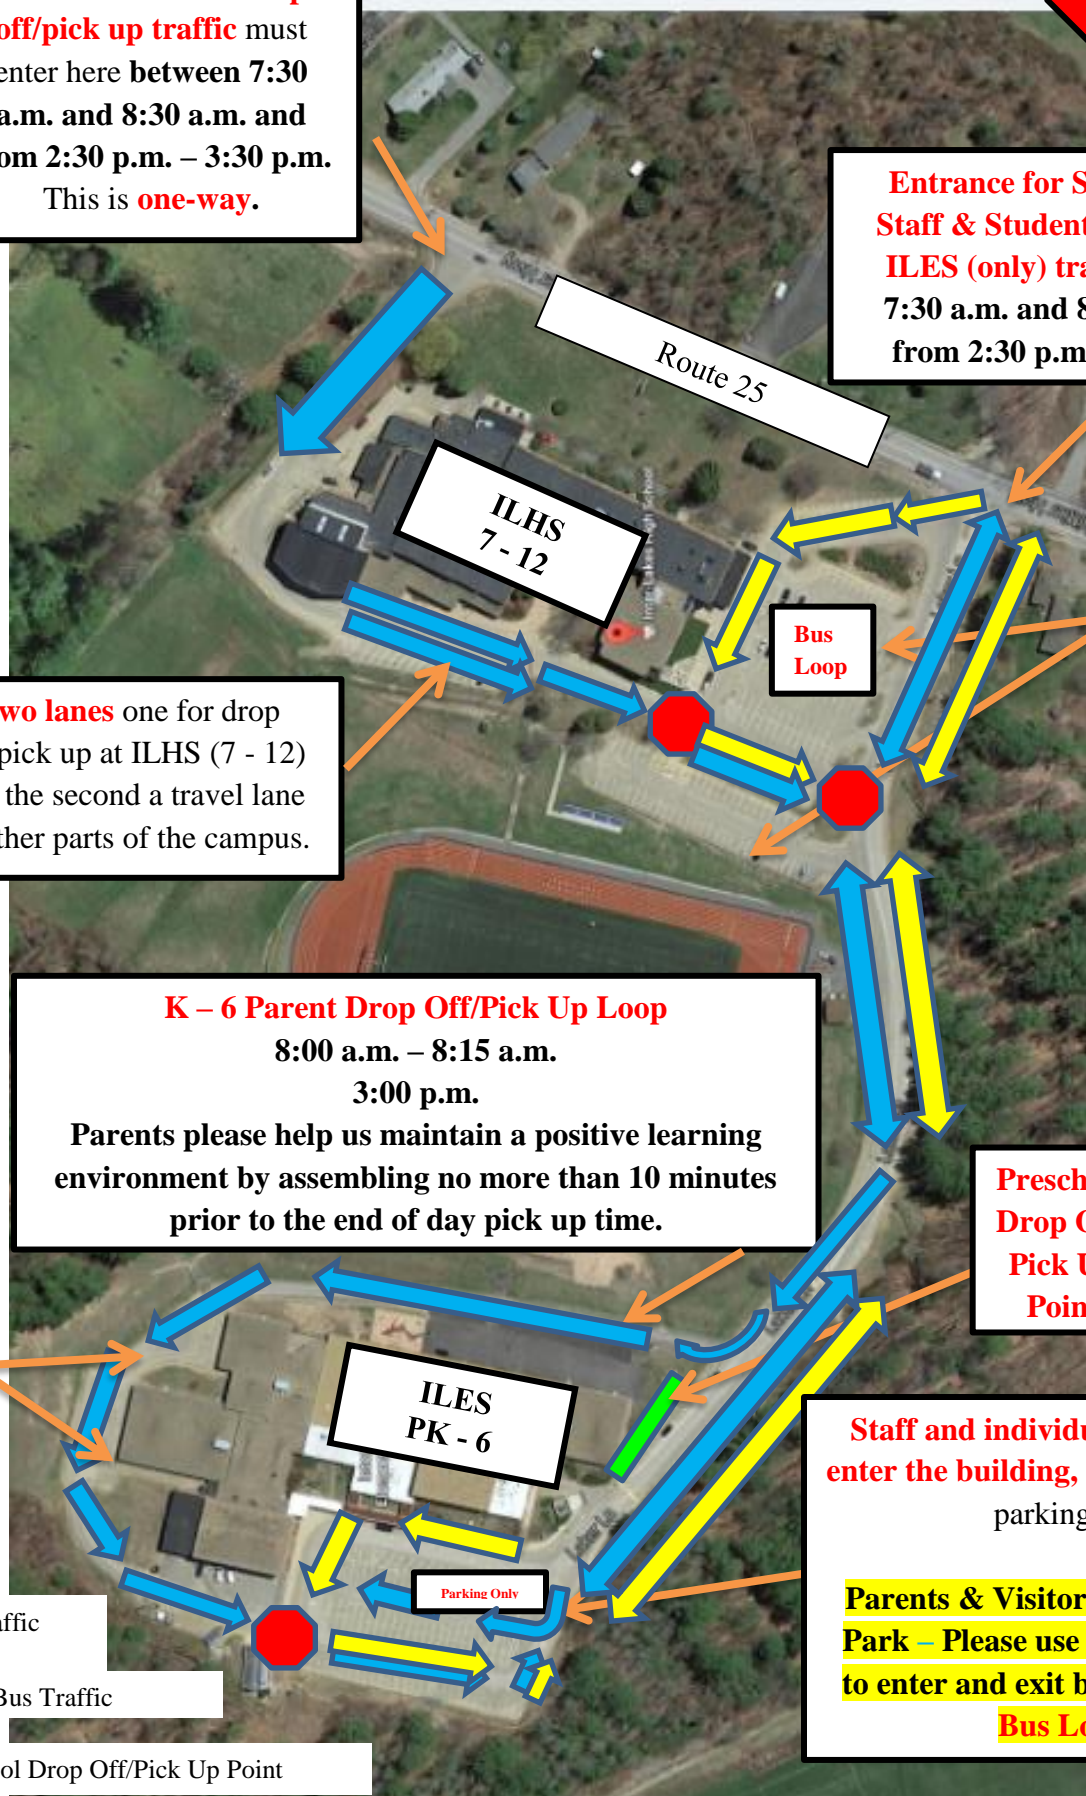

# Inter-Lakes Campus Traffic Pattern

Thank you for keeping our campus safe by *driving slowly!*

**First Day of School  
8/28/18**

**Remember -  
Flashing Red  
Lights on a  
School Bus  
means Stop**

**All 7 – 12 student drop off/pick up traffic** must enter here **between 7:30 a.m. and 8:30 a.m. and from 2:30 p.m. – 3:30 p.m.** This is **one-way.**

**Entrance for School Buses, Staff & Student Parking and ILES (only) traffic** between 7:30 a.m. and 8:30 a.m. and from 2:30 p.m. – 3:30 p.m.

**Two lanes** one for drop off/pick up at ILHS (7 - 12) and the second a travel lane to other parts of the campus.

**Staff & Student Parking**

**K – 6 Parent Drop Off/Pick Up Loop**  
8:00 a.m. – 8:15 a.m.  
3:00 p.m.  
Parents please help us maintain a positive learning environment by assembling no more than 10 minutes prior to the end of day pick up time.

- Key**
-  "Car" Traffic
  -  School Bus Traffic
  -  Preschool Drop Off/Pick Up Point
  -  Stop Sign